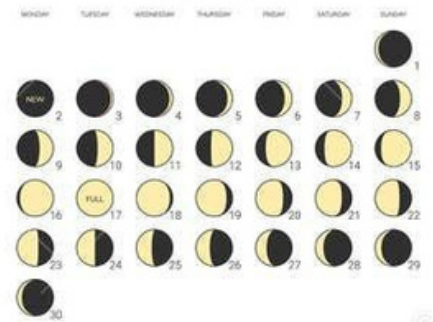

MOON CALENDAR

2024

JANUARY

FEBRUARY

MARCH

APRIL

MAY

JUNE

JULY

AUGUST

SEPTEMBER

OCTOBER

NOVEMBER

DECEMBER