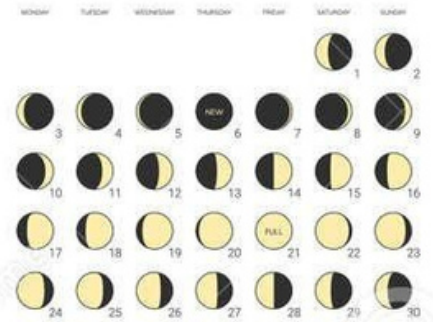

MOON CALENDAR

2024

JANUARY

FEBRUARY

MARCH

APRIL

MAY

JUNE

JULY

AUGUST

SEPTEMBER

OCTOBER

NOVEMBER

DECEMBER