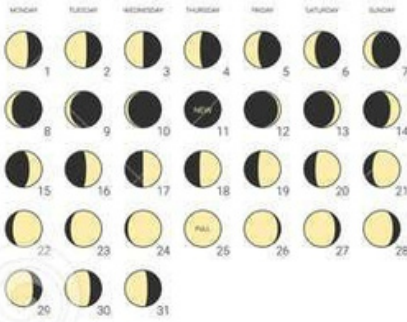

MOON CALENDAR

2024

JANUARY

FEBRUARY

MARCH

APRIL

MAY

JUNE

JULY

AUGUST

SEPTEMBER

OCTOBER

NOVEMBER

DECEMBER