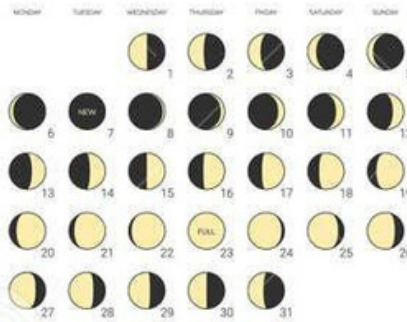

MOON CALENDAR

2024

JANUARY

FEBRUARY

MARCH

APRIL

MAY

JUNE

JULY

AUGUST

SEPTEMBER

OCTOBER

NOVEMBER

DECEMBER