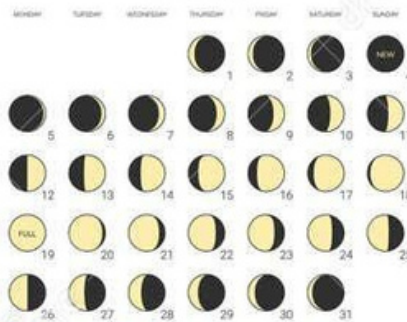

MOON CALENDAR

2024

JANUARY

FEBRUARY

MARCH

APRIL

MAY

JUNE

JULY

AUGUST

SEPTEMBER

OCTOBER

NOVEMBER

DECEMBER