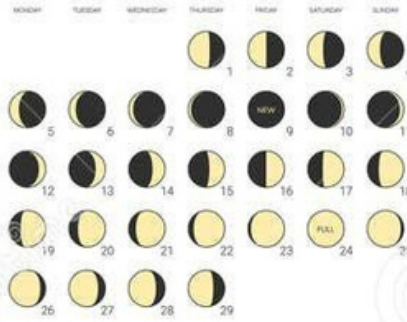

MOON CALENDAR

2024

JANUARY

FEBRUARY

MARCH

APRIL

MAY

JUNE

JULY

AUGUST

SEPTEMBER

OCTOBER

NOVEMBER

DECEMBER