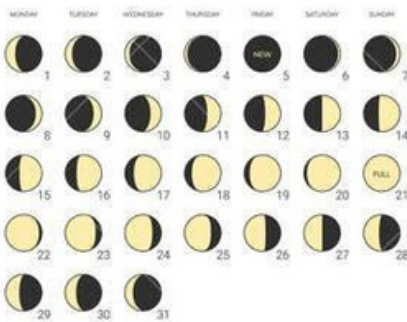

MOON CALENDAR

2024

JANUARY

FEBRUARY

MARCH

APRIL

MAY

JUNE

JULY

AUGUST

SEPTEMBER

OCTOBER

NOVEMBER

DECEMBER